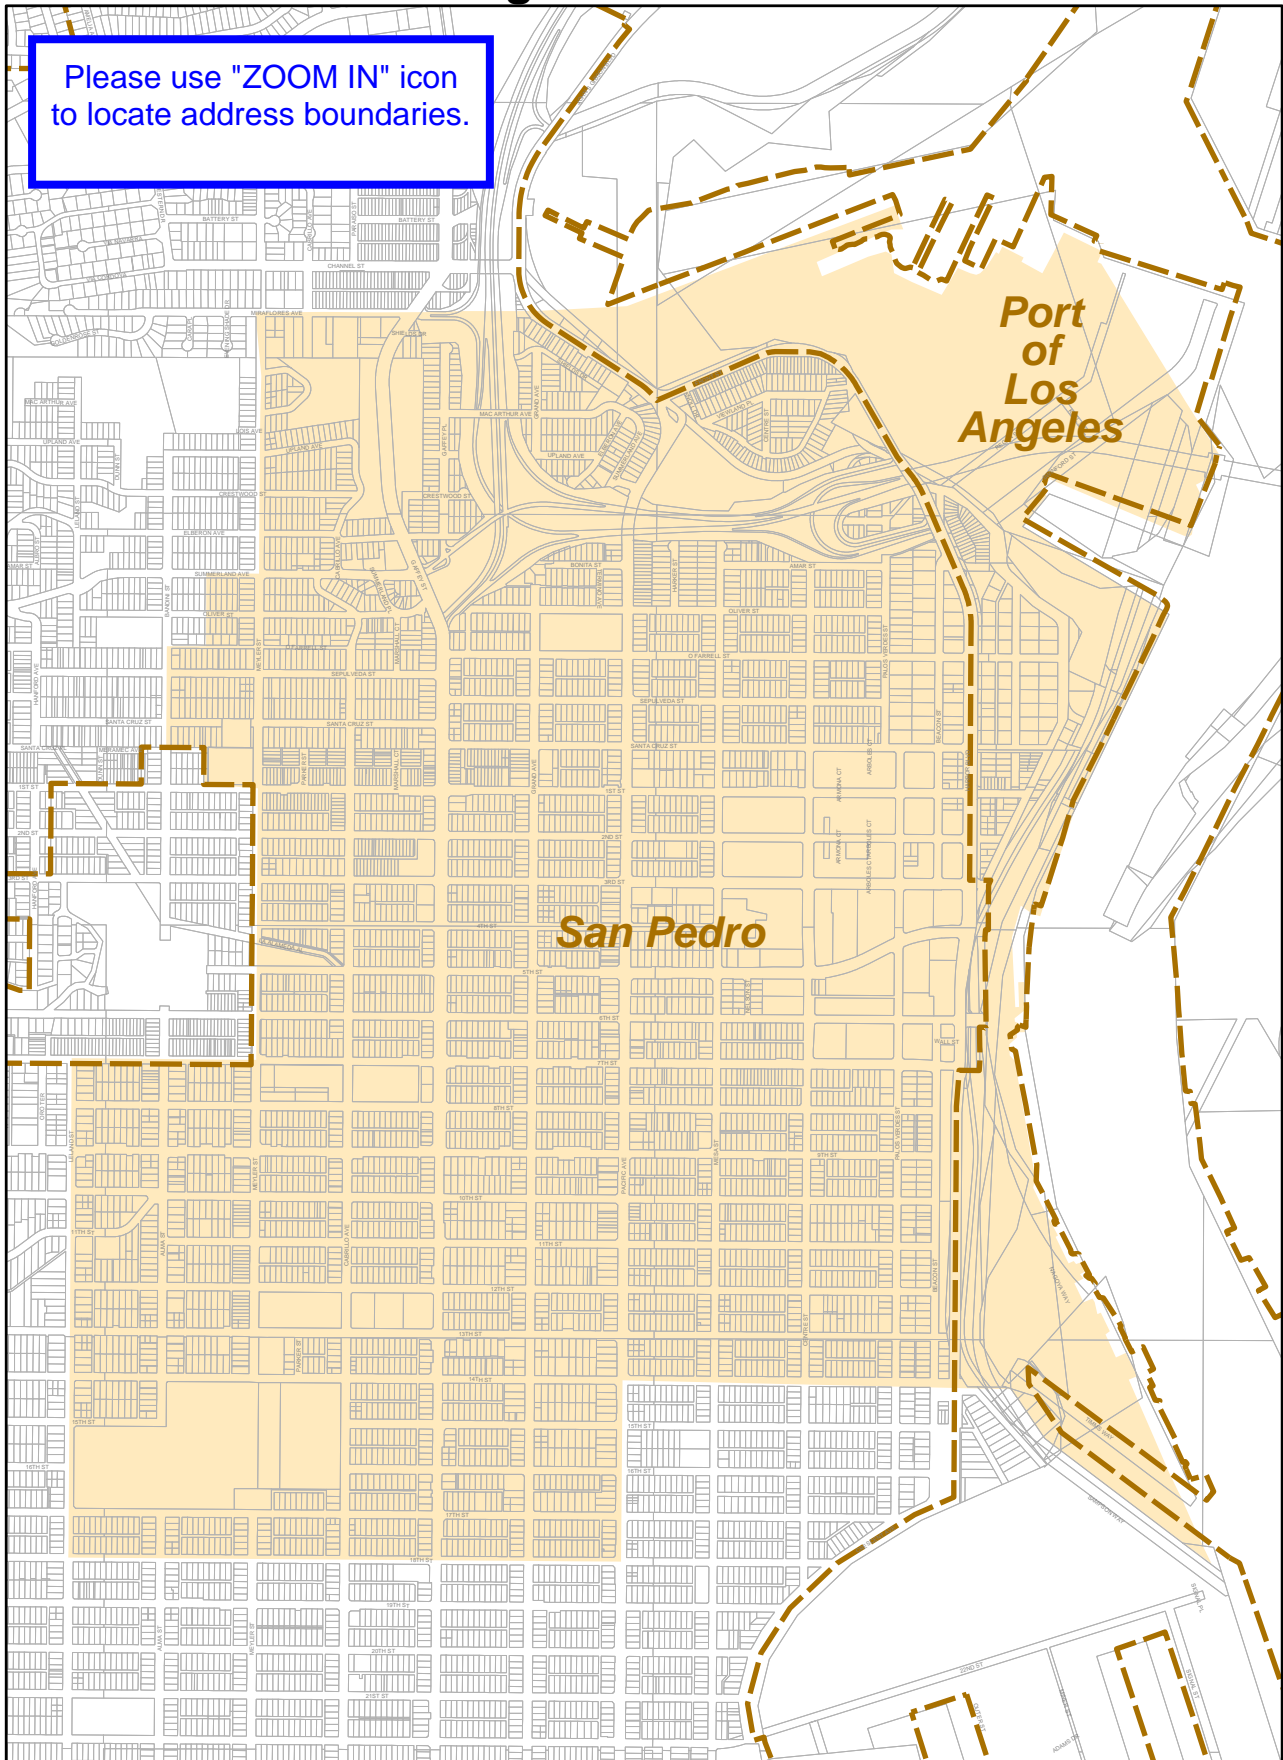

Central San Pedro Neighborhood Council

Please use "ZOOM IN" icon to locate address boundaries.

Neighborhood Council Boundary

Community Plan Boundary